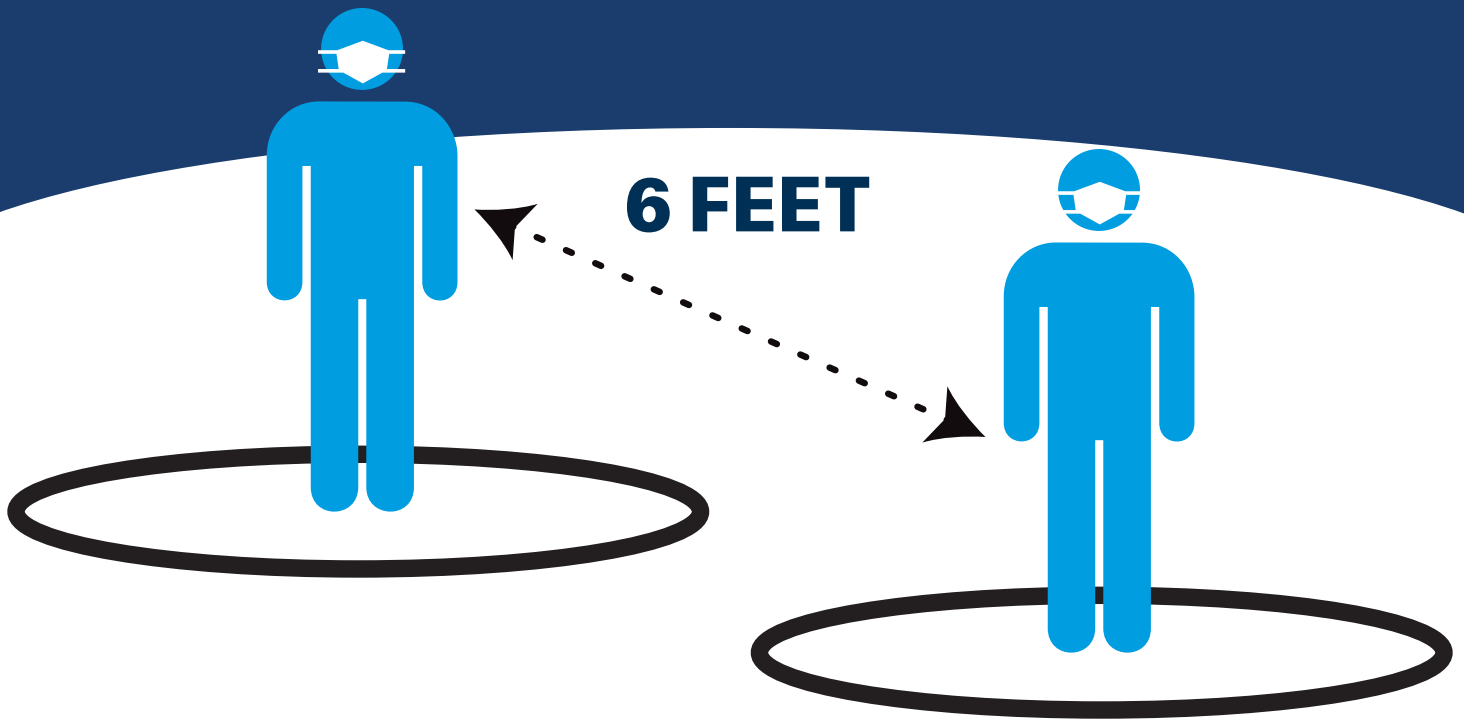

BREAKROOM

SOCIAL DISTANCING

Stay SIX FEET apart from coworkers.

Stand back at least SIX FEET while others are heating food, making coffee or at sink.

Wear gloves in breakroom.

Wash hands before touching any surfaces.