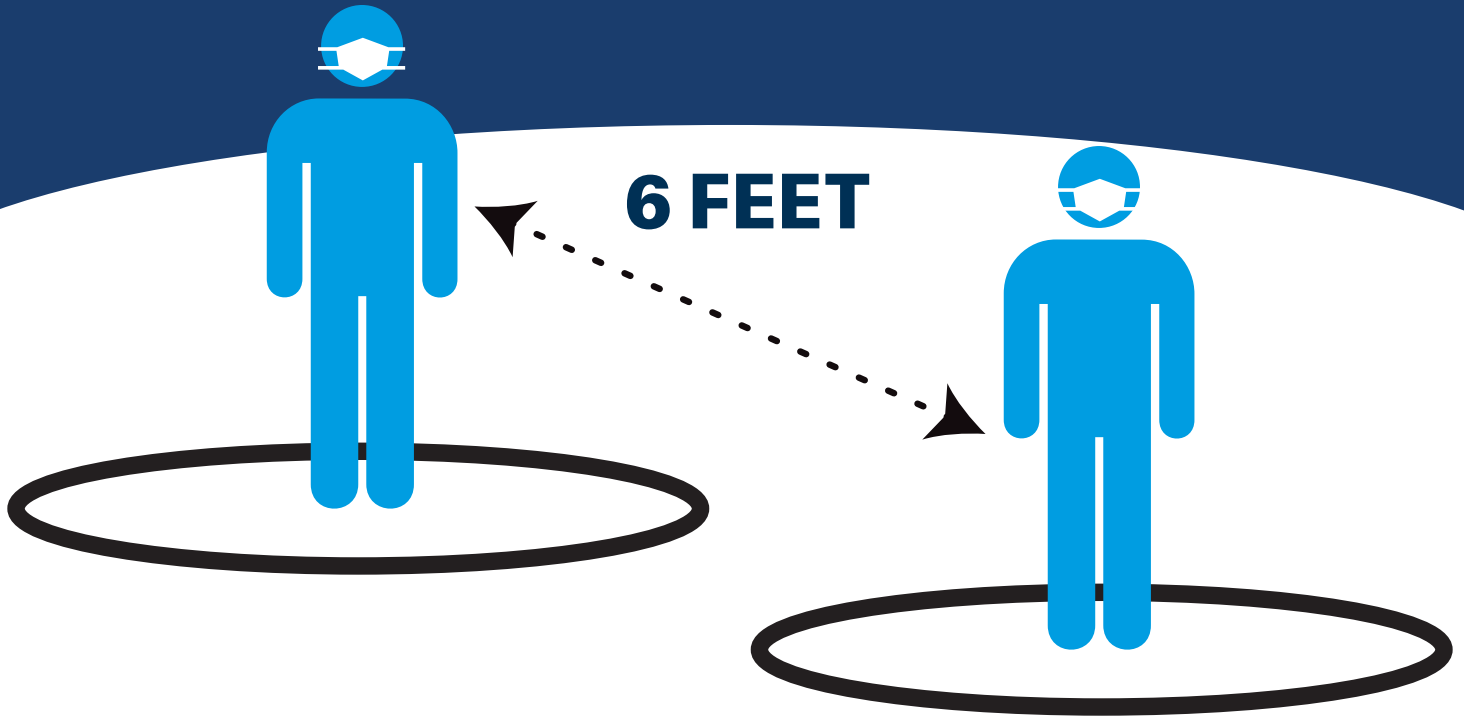

RESTROOM SOCIAL DISTANCING

Stay SIX FEET apart from coworkers.

**Wash hands for 20 seconds
before leaving restroom.**

**Move to the side to allow others to enter/exit.
Always wear your mask.**